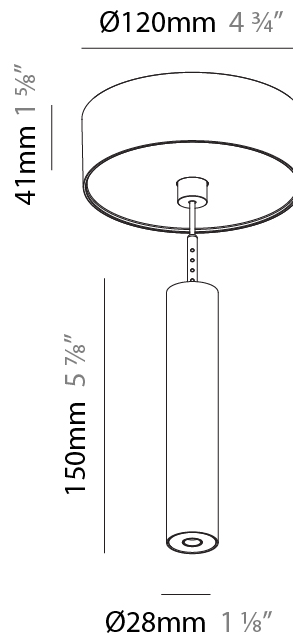

GENERAL

Series: Hangover
Subseries: Hangover Plug Monopoint Surface Canopy
Brand: Prolicht
Division: Architectural
Mounting Type: Suspension
Mounting Location: Ceiling
Subcategory: Pendant

PHYSICAL

Shape: Cylinder
Diameter (mm): 28
Diameter (in): 1 1/8
Height (mm): 150
Height (in): 5 7/8
Max. Overall Height (mm): 2150
Max. Overall Height (in): 84 3/8
Light Distribution: Downlight
Weight (kg): 0.422
Weight (lbs): 0.93
Fixture Finish: SSR / BKV / CWI / CRY / HAB / UFT / ITA / RUA / FTG / MYG / LOD / PUS / FRO / FUP / KIA / POP / BLS / SPG / MEY / GOH / GUM / CHC / COM / ABZ / JAG / OBR / MOS / ROR
Fixture Material: Aluminum
Cable Details: 2000mm or 4000mm Black Cable

ELECTRICAL

Lamp Type: LED (Zhaga Standard)
Input Wattage (W): 6.6
Total Output Wattage (W): 6
Dimming: Tri-Mode (Non-Dimming and Phase Dimming (120Vac only) and 0-10V Dimming)
Driver Included: Yes
Driver Location: External
Driver Type: Constant Current - Universal
Driver Class: Class 2
Housing: ENCP3 w/Quick Connect
Input Voltage (V): 120 - 277
Constant Current (MA): 500

LED

Number of LEDs: 1
Color Temperature (°K): 2700 / 3000 / 4000
Max. Delivered Lumen (lm): 330 / 360 / 380
CRI: >90 CRI
Efficiency (%): 86
Lamp Life (hrs): 50000
Upon Request: ***3500K available in minimum quantities (larger quantities upon request)

OPTICAL

Optic°: 24 / 32 / 34 / 55 / 58

RATINGS AND CERTIFICATIONS

Certified By: Certified for North American Standards
IP rating: IP20