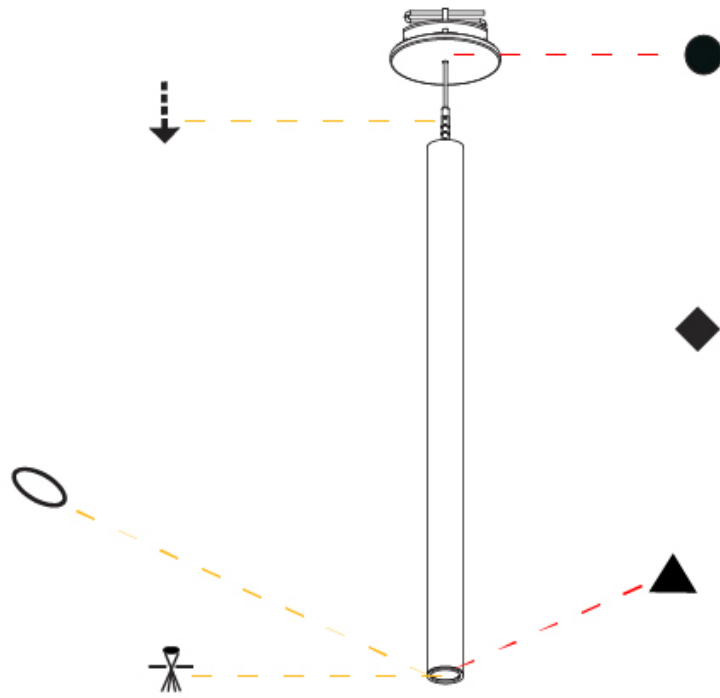

PHYSICAL

Shape: Cylinder
 Diameter (mm): 28
 Diameter (in): 1 1/8
 Height (mm): 450
 Height (in): 17 11/16
 Max. Overall Height (mm): 2450
 Max. Overall Height (in): 96 7/16
 Min. Recessing Depth (mm): 75
 Min. Recessing Depth (in): 2 15/16
 Light Distribution: Downlight
 Weight (kg): 0.504
 Weight (lbs): 1.11
 Diffuser: Shine Ring - Opal / Yellow / Orange / Red / Blue / Green
 Fixture Finish: SSR / BKV / CWI / CRY / HAB / UFT / ITA / RUA / FTG / MYG / LOD / PUS / FRO / FUP / KIA / POP / BLS / SPG / MEY / GOH / GUM / CHC / COM / ABZ / JAG / OBR / MOS / ROR
 Fixture Material: Aluminum
 Cable Details: 2000mm or 4000mm Black Cable
 Cut-out Measurements: 68mm / 2 11/16"

HANGOVER PLUG SHINE MONOPOINT RECESSED CANOPY SUSPENSION

A30844-

PROJECT

TYPE

SPECIFIER

QUANTITY

DATE

A

Shape: Cylinder
 Diameter (mm): 28
 Diameter (in): 1 1/8
 Height (mm): 450
 Height (in): 17 11/16
 Max. Overall Height (mm): 2450
 Max. Overall Height (in): 96 7/16
 Light Distribution: Downlight
 Weight (kg): 0.504
 Weight (lbs): 1.11
 Fixture Finish: [SSR / BKV / CWI / CRY / HAB / UFT / ITA / RUA / FTG / MYG / LOD / PUS / FRO / FUP / KIA / POP / BLS / SPG / MEY / GOH / GUM / CHC / COM / ABZ / JAG / OBR / MOS / ROR](#)
 Fixture Material: Aluminum
 Cable Details: [2000mm or 4000mm Black Cable](#)