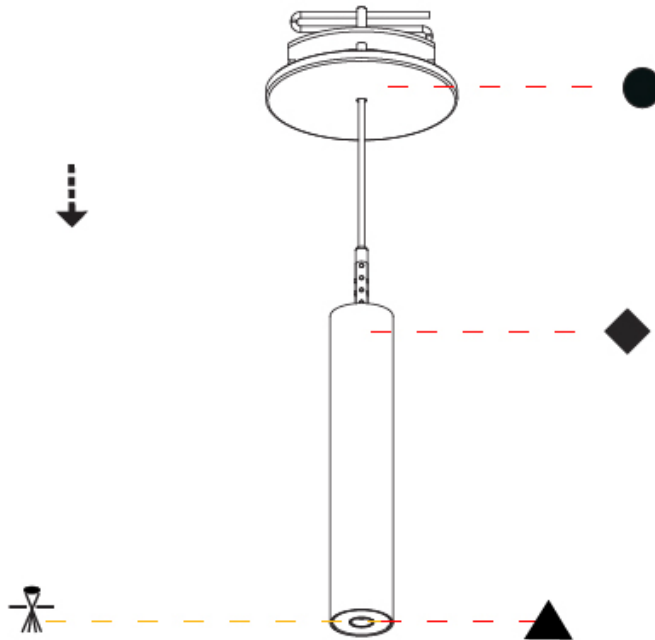

HANGOVER PLUG MONOPOINT RECESSED CANOPY SUSPENSION

A30839-

PROJECT
TYPE
SPECIFIER
QUANTITY
DATE

A